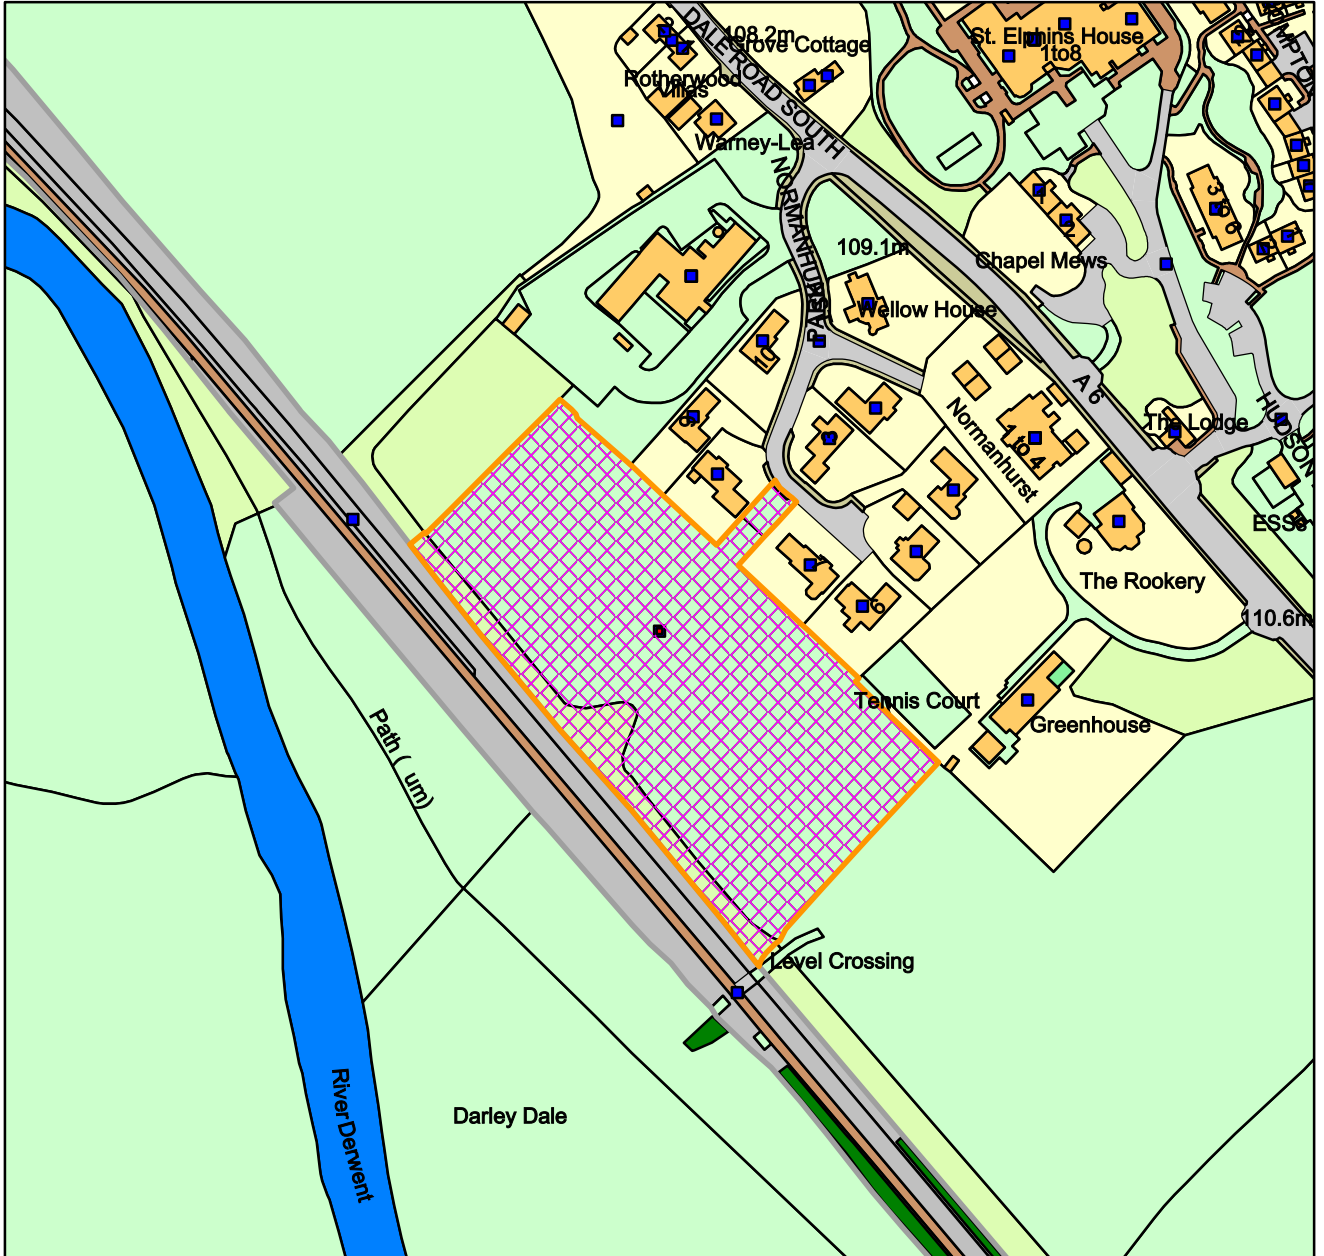

22/00194/FUL

Land South West of Normanhurst Park, Darley Dale

Derbyshire Dales DC

1:2,500

Date: 29/09/2022

100019785

Crown Copyright and database rights (2018) Ordnance Survey (100019785)  
Derbyshire Dales District Council,  
Town Hall, Bank Road, Matlock, Derbyshire DE4 3NN.  
Telephone: (01629) 761100.  
website :www.derbyshiredales.gov.uk